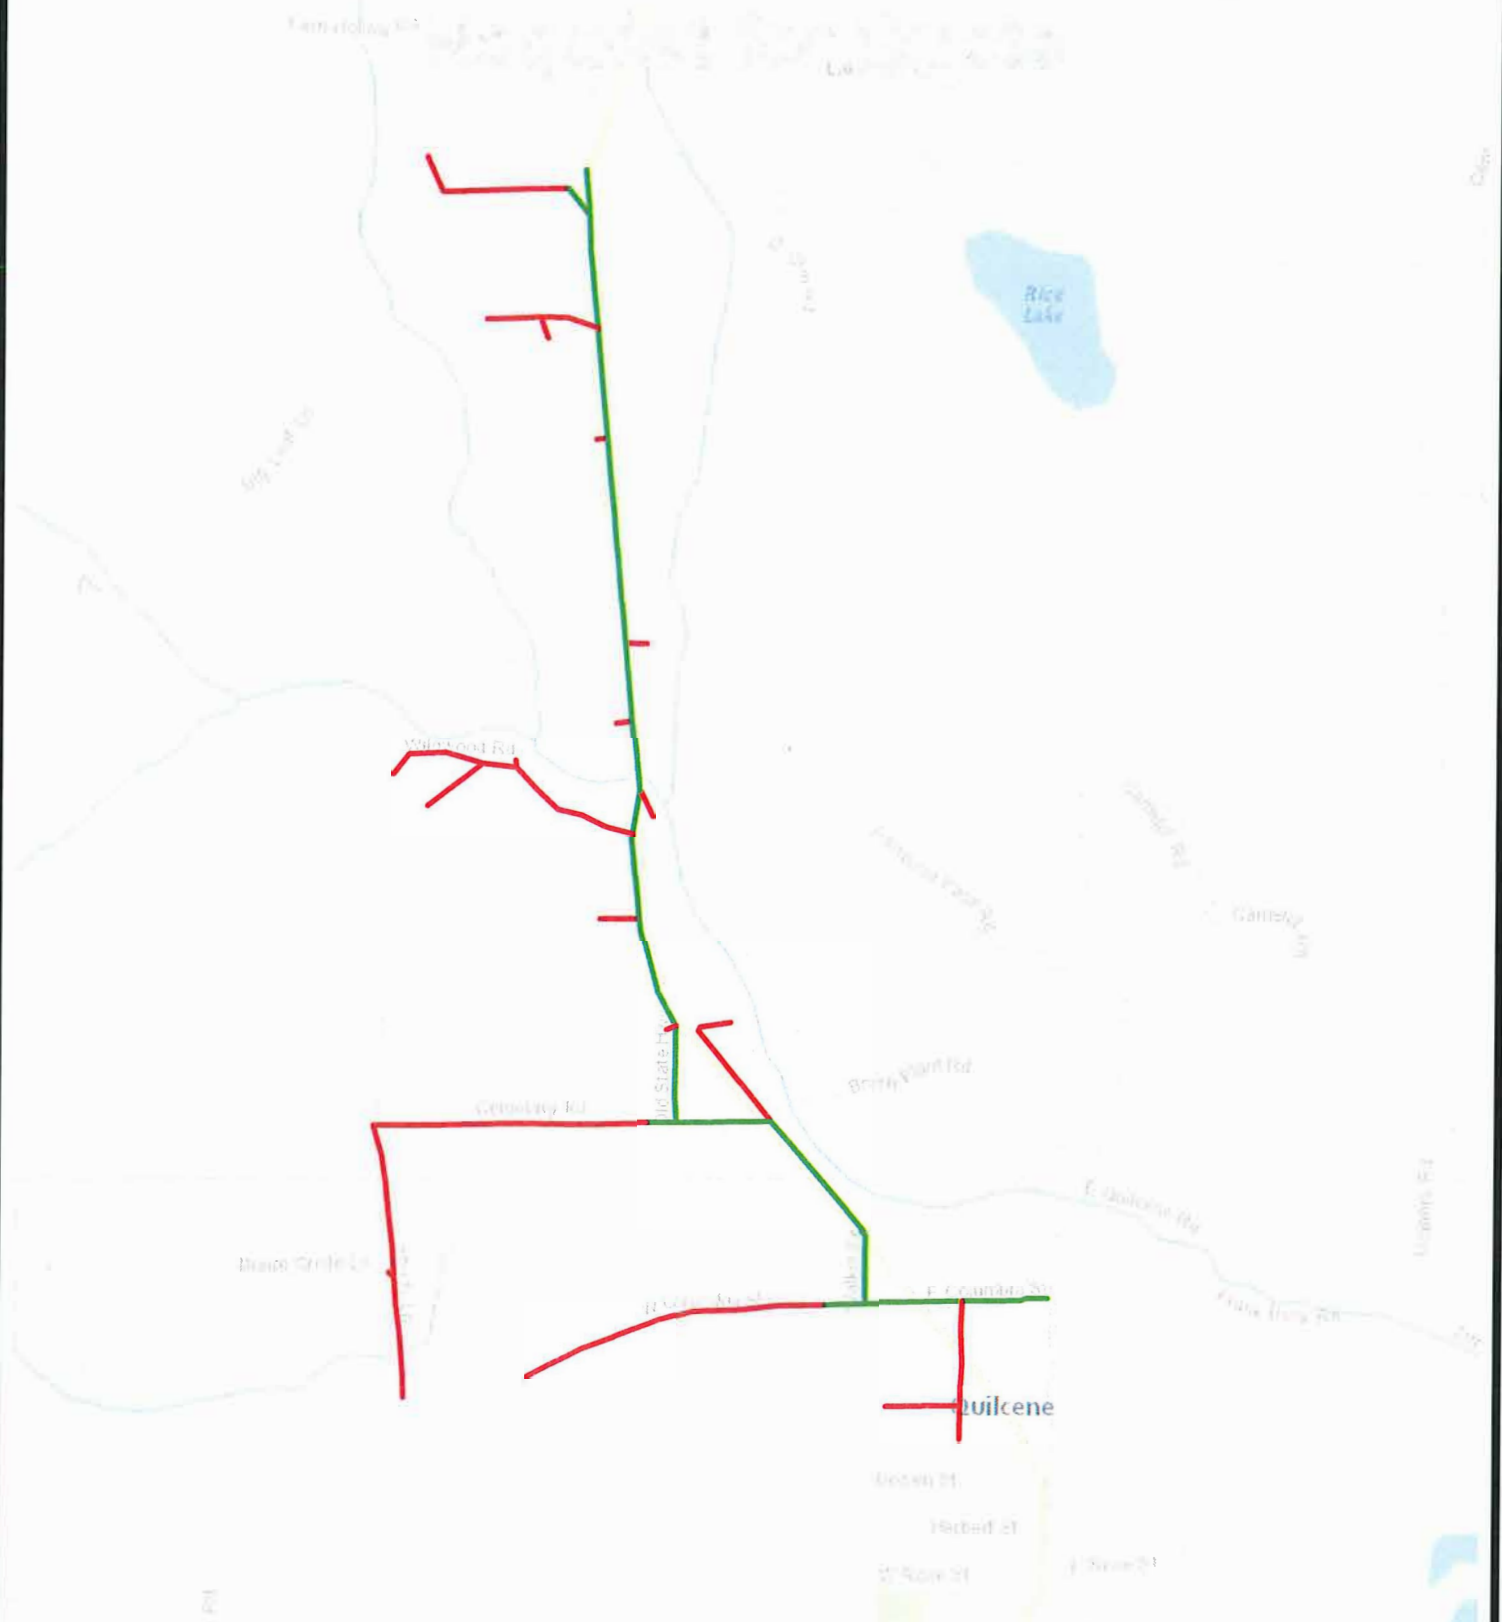

# Jefferson PUD Tree Trimming

**PUD**  
Jefferson County  
Public Utility District

### Legend

- Single Phase
- Three Phase