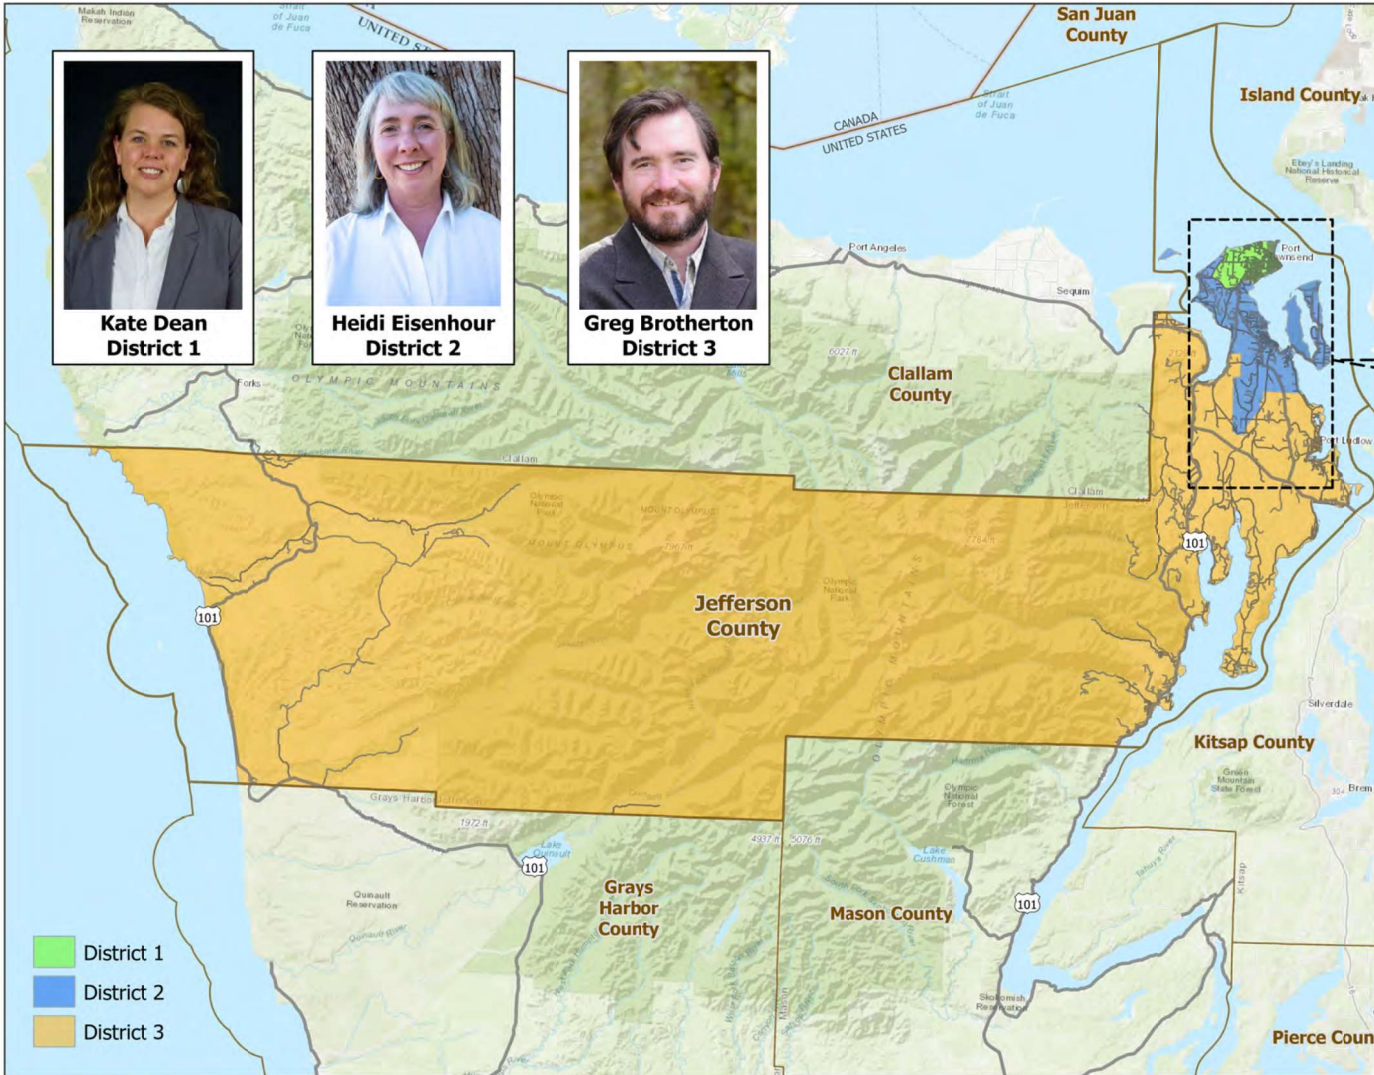

Jefferson County, Washington Board of County Commissioners Districts

Adopted 12/20/2021

- District 1
- District 2
- District 3