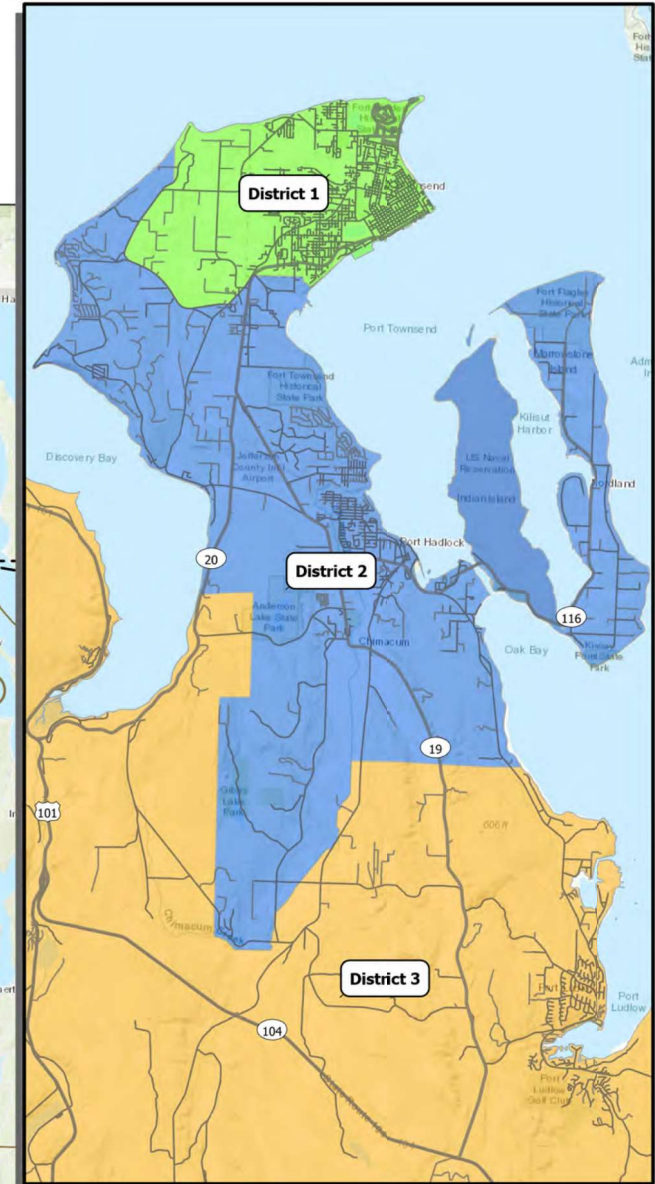

Jefferson County, Washington Board of County Commissioners Districts

Adopted 12/20/2021

- District 1
- District 2
- District 3