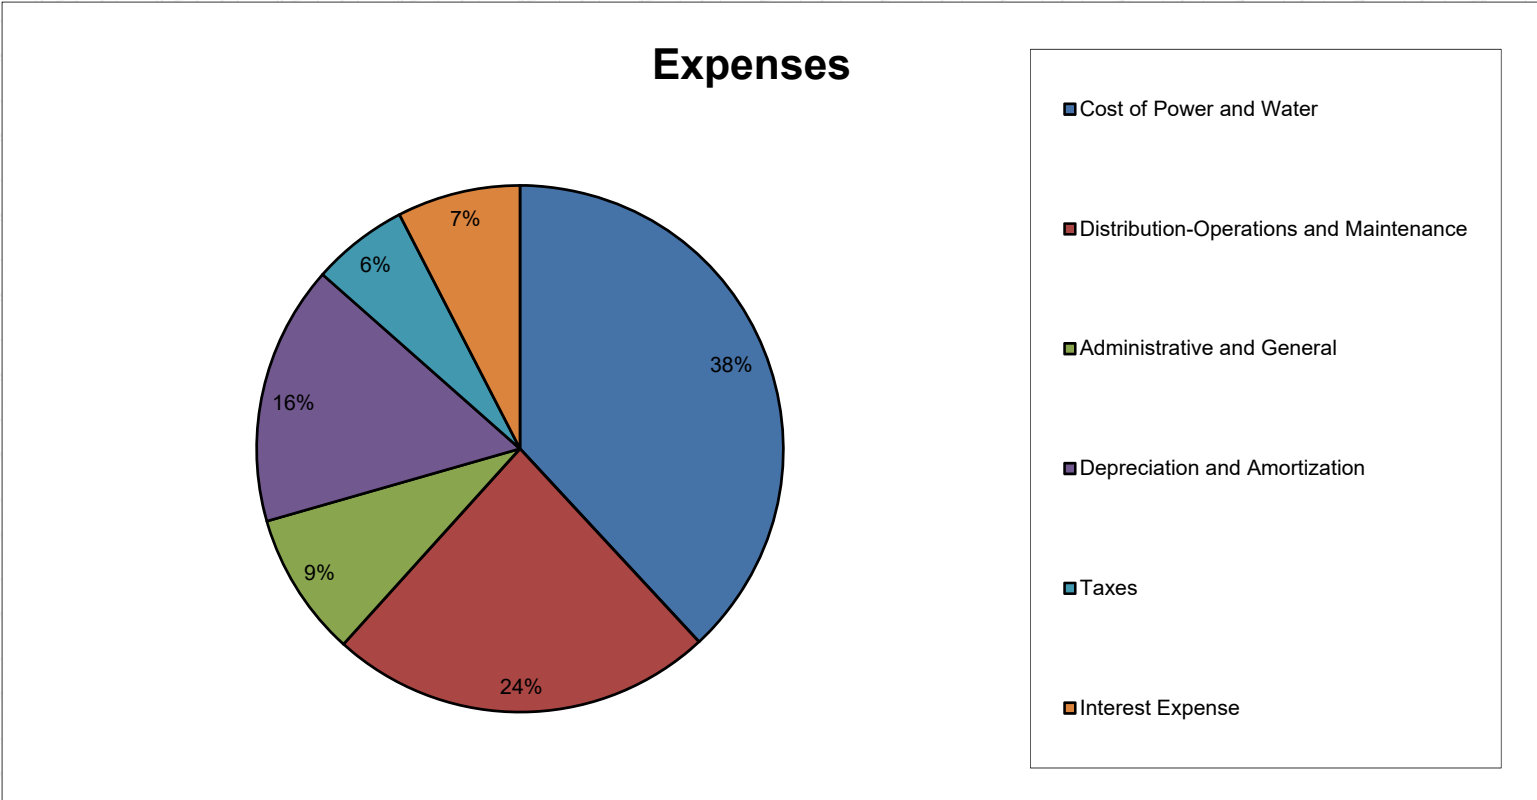

**JACKSON
THORNTON**

Certified Public Accountants
& Consultants

Public Utility District No. 1 Jefferson County, WA

Graph Data
2017-2020

PUD No. 1 Jefferson County, WA

PUD No. 1 Jefferson County, WA

PUD No. 1 Jefferson County, WA