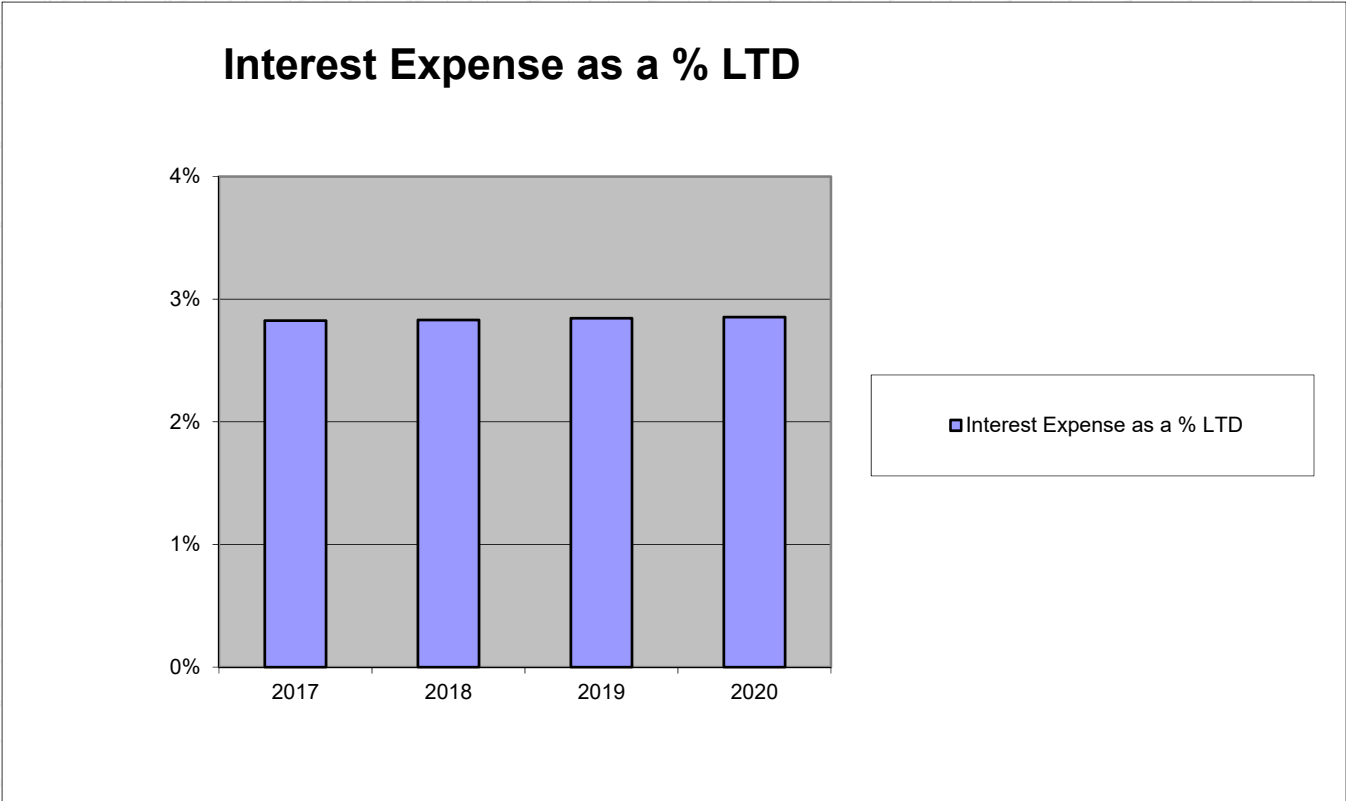

**JACKSON
THORNTON**

Certified Public Accountants
& Consultants

Public Utility District No. 1 Jefferson County, WA

Graph Data
2017-2020

PUD No. 1 Jefferson County, WA

PUD No. 1 Jefferson County, WA

PUD No. 1 Jefferson County, WA