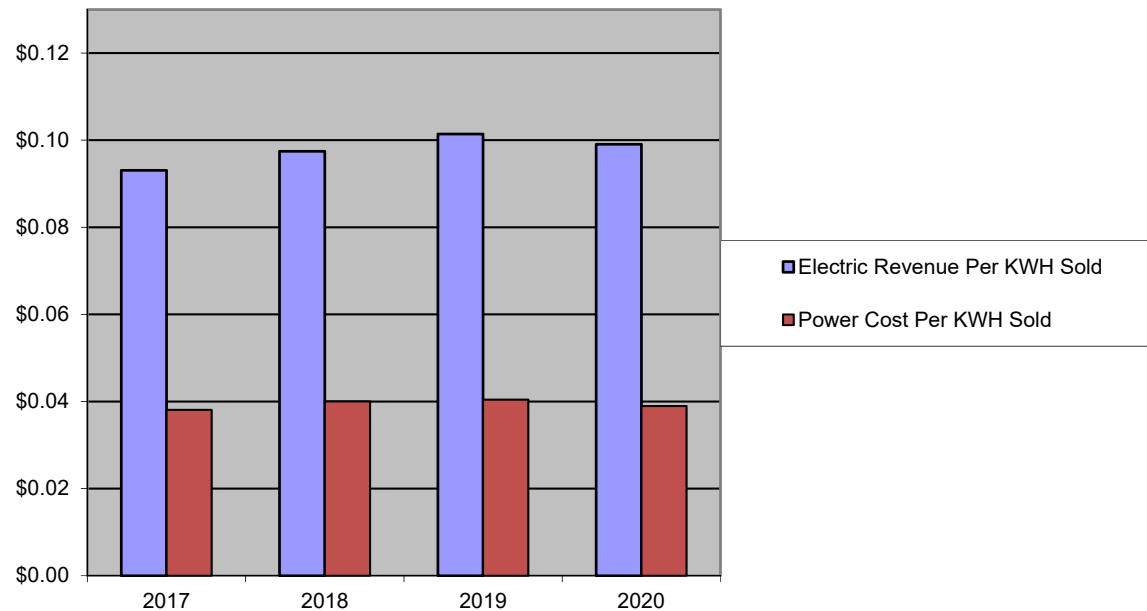

PUD No. 1 Jefferson County, WA

Interest Expense as a % of Electric Revenue

PUD No. 1 Jefferson County, WA

PUD No. 1 Jefferson County, WA

Electric Revenue and Power Cost Per KWH Sold

PUD No. 1 Jefferson County, WA