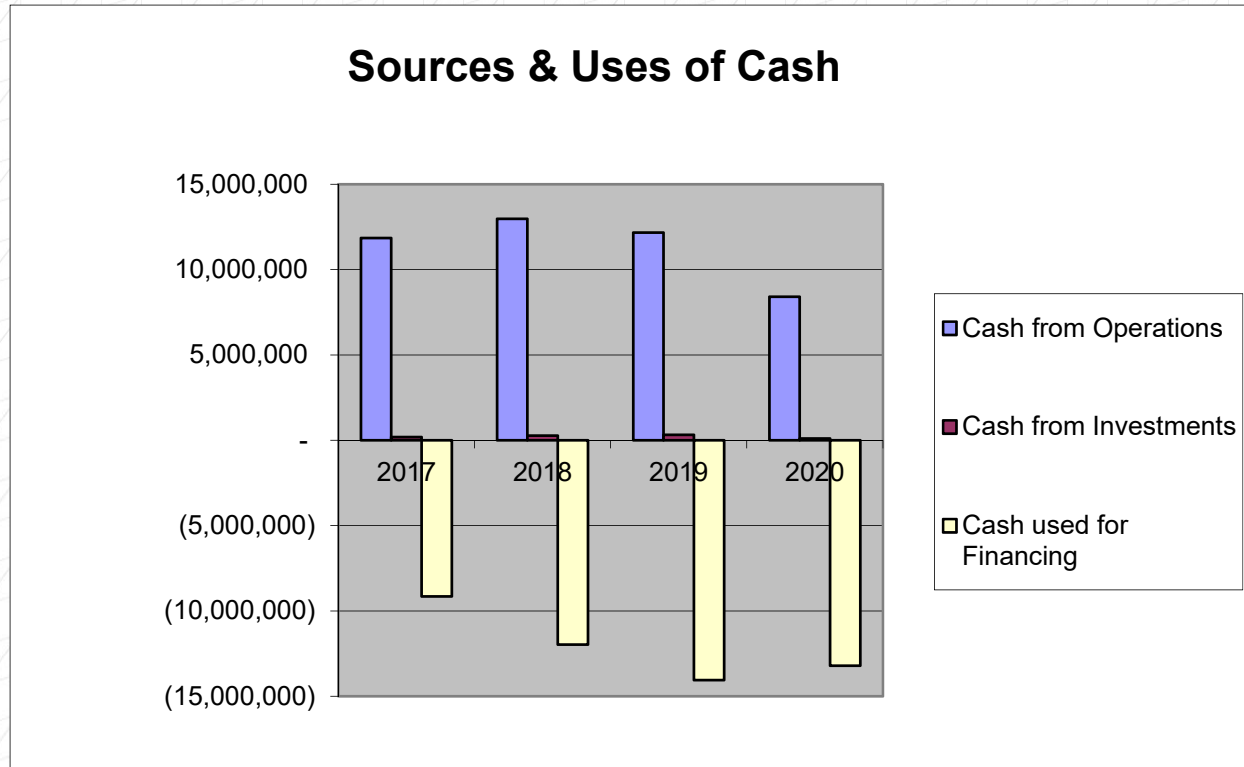

**JACKSON
THORNTON**

Certified Public Accountants
& Consultants

Public Utility District No. 1 Jefferson County, WA

Graph Data
2017-2020

PUD No. 1 Jefferson County, WA

PUD No. 1 Jefferson County, WA

PUD No. 1 Jefferson County, WA