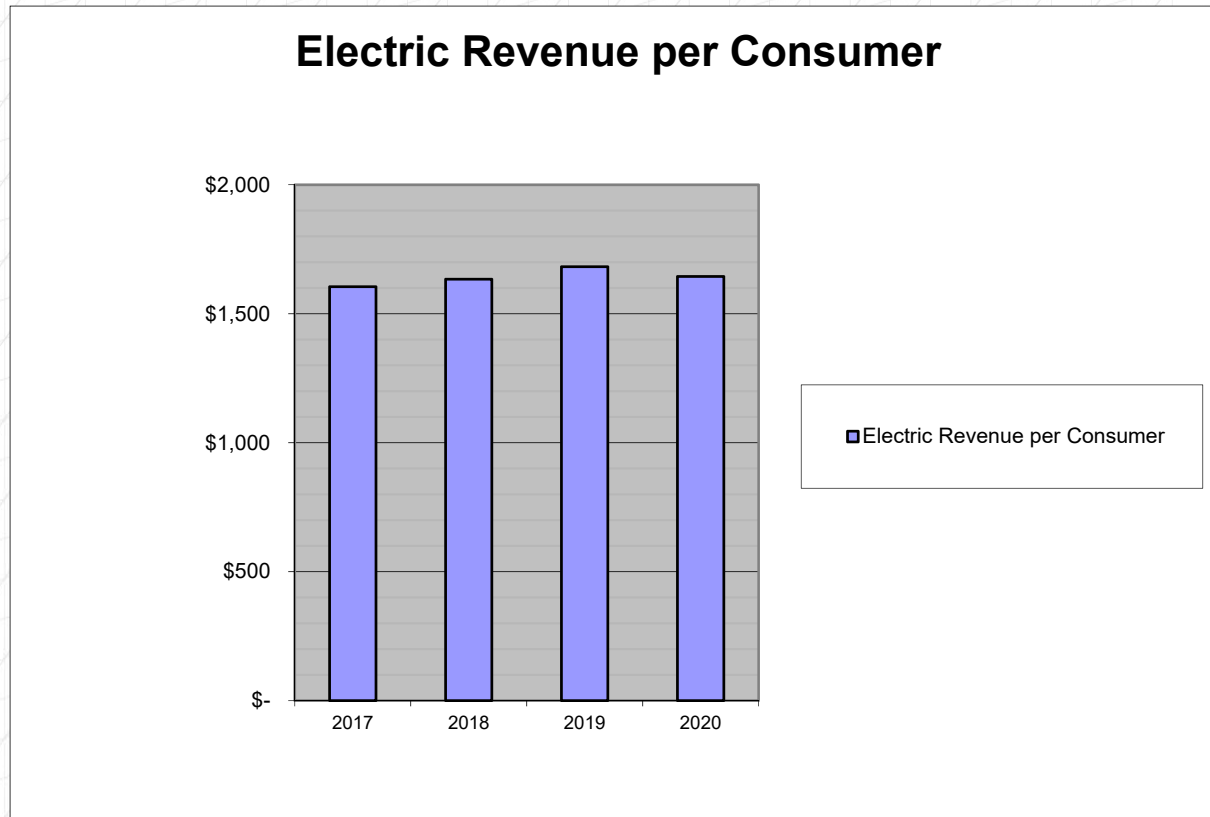

Electric Revenue and Power Cost Per KWH Sold

PUD No. 1 Jefferson County, WA