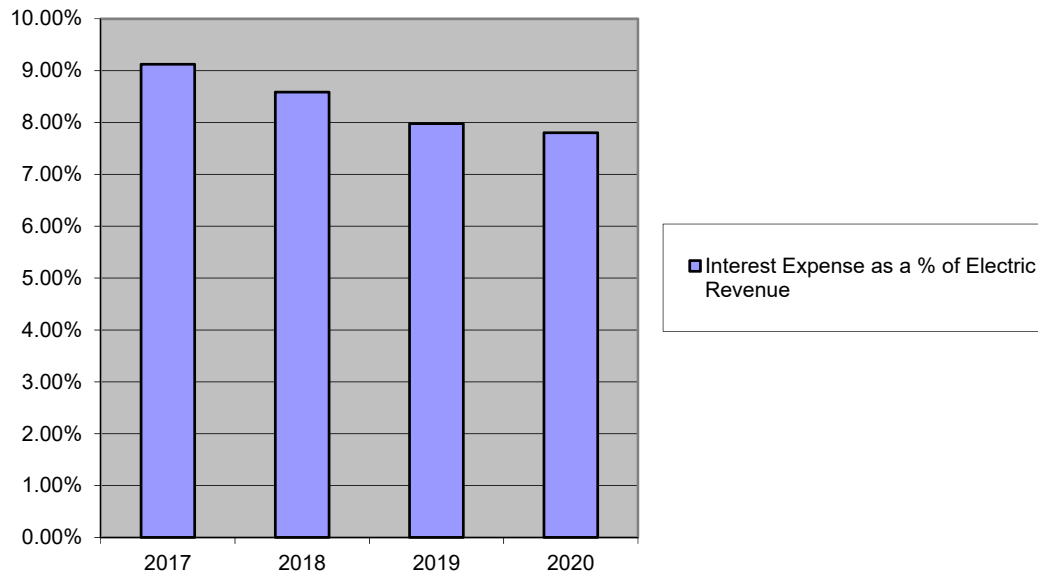

PUD No. 1 Jefferson County, WA